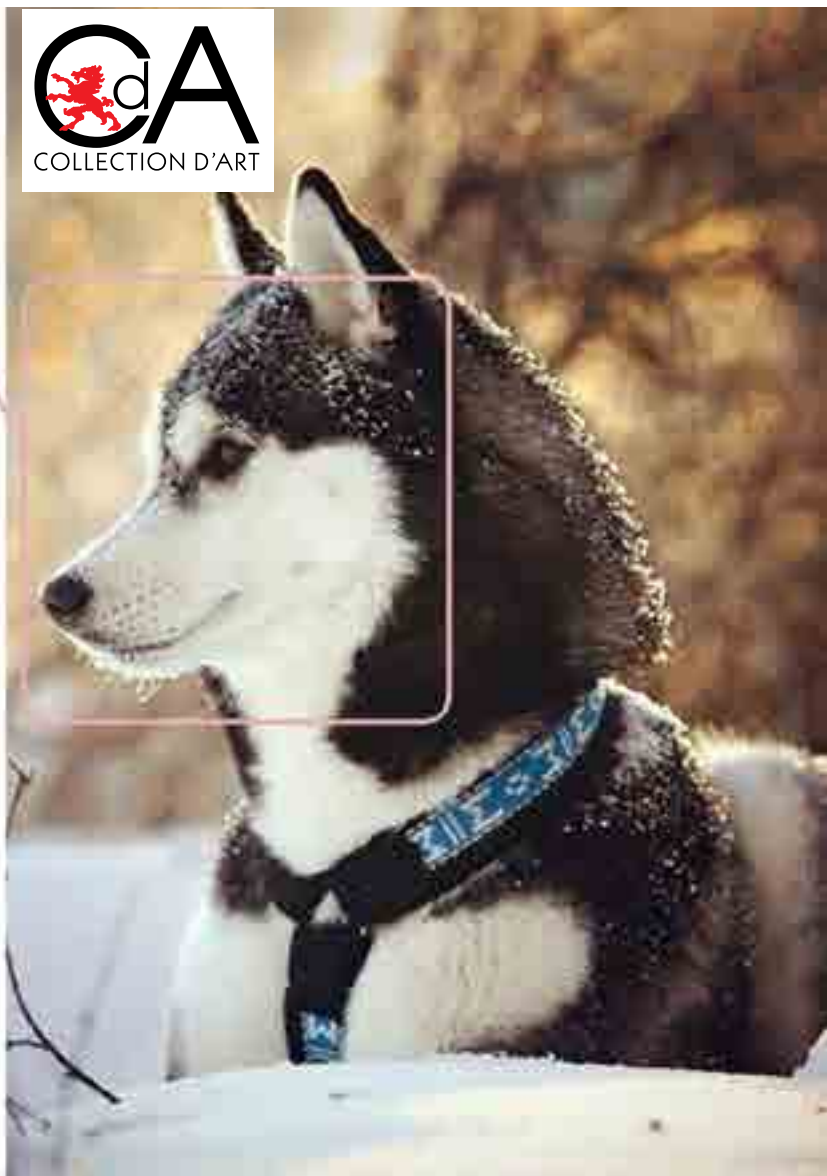

Art. DE4669

Husky

Design size:

19x27cm

7.5"x10.7"

Art. DE466

Predator

Design size: