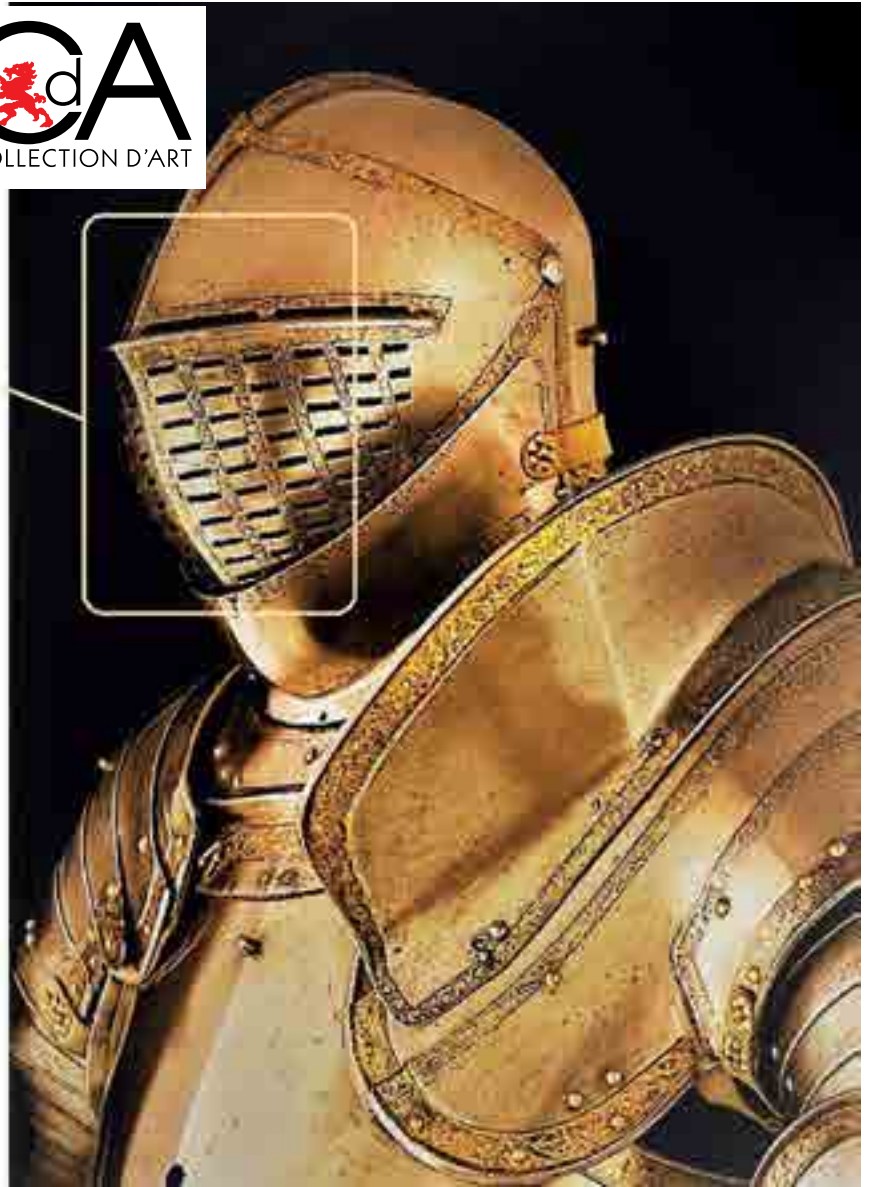

Knight

Design size:
38x48cm
15"x18.9"

Art. DE076

The cacique

Design size:

38x48cm

15"x18.9"

Art. DE064