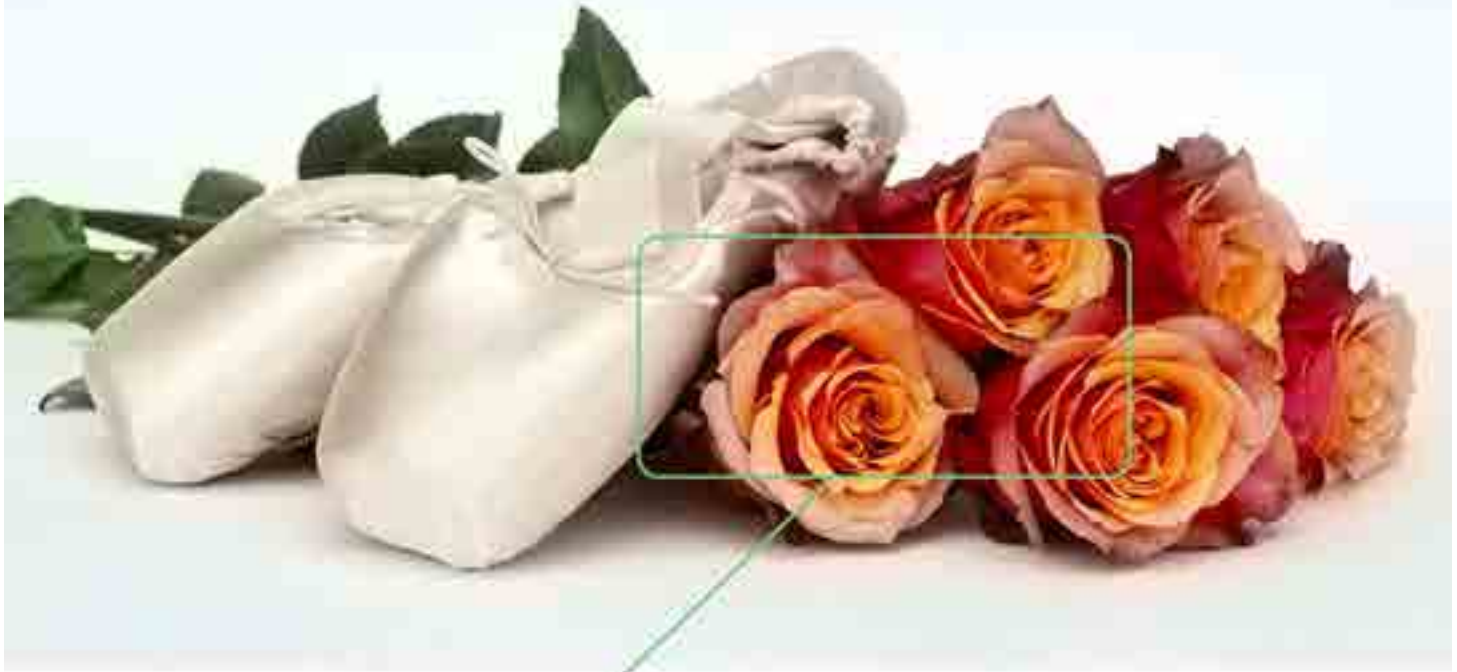

Talent recognition

Design size:
70x38cm

27.5"x15"

Art. DE7011