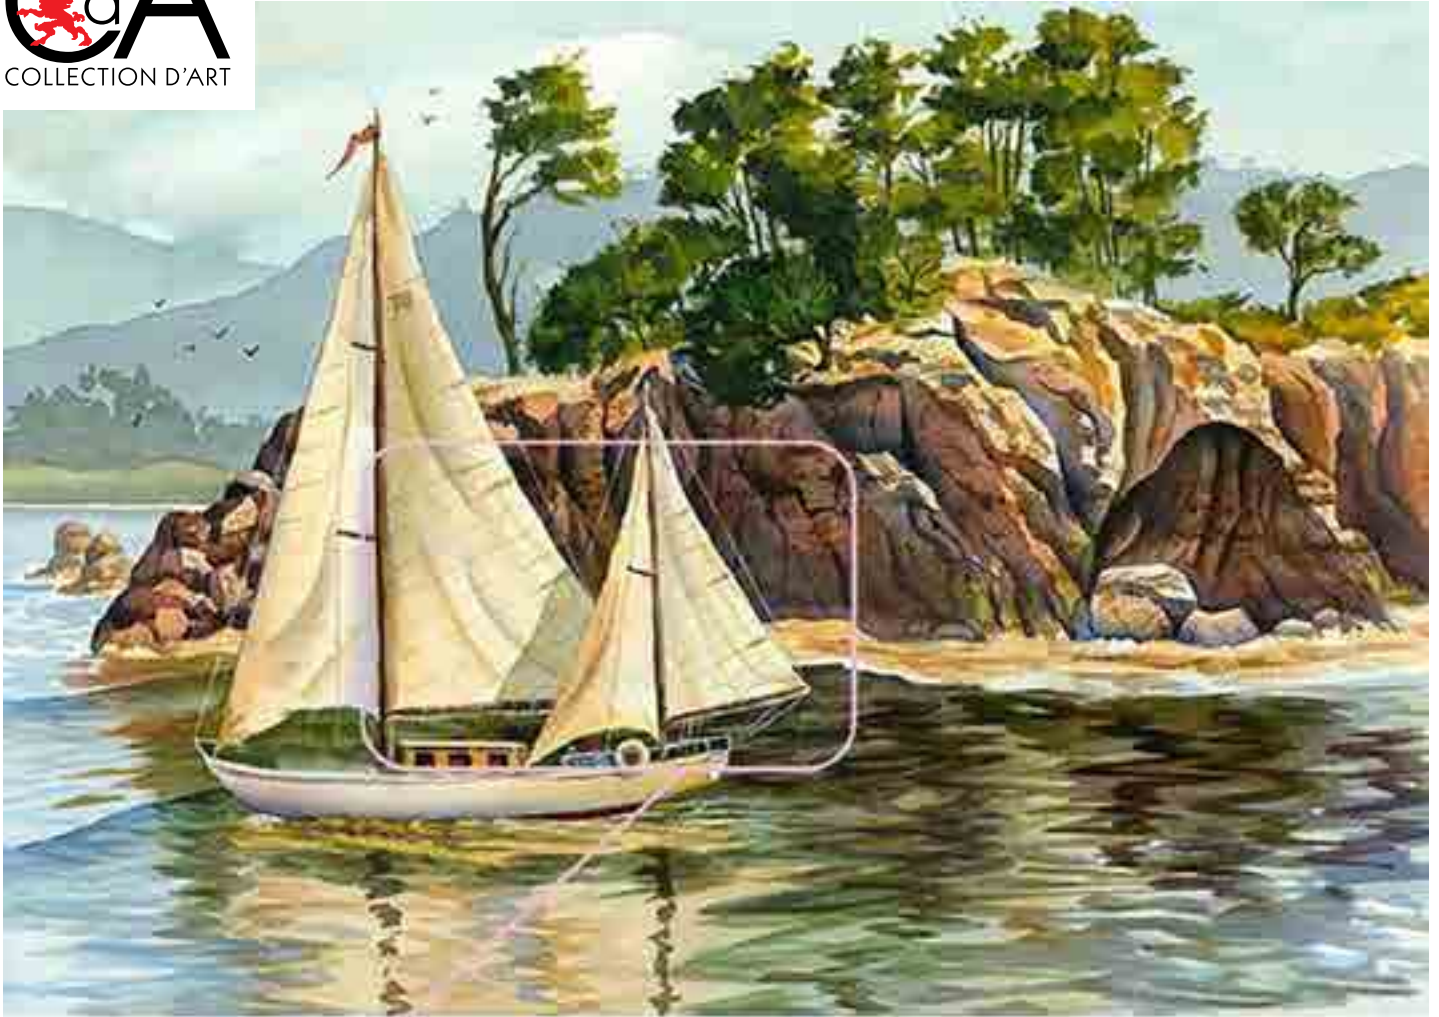

38x27cm

15"x10.6"

Art. DE6041

Flamingos on the lake

Design size:

38x27cm

15"x10.6"

Art. DE3442