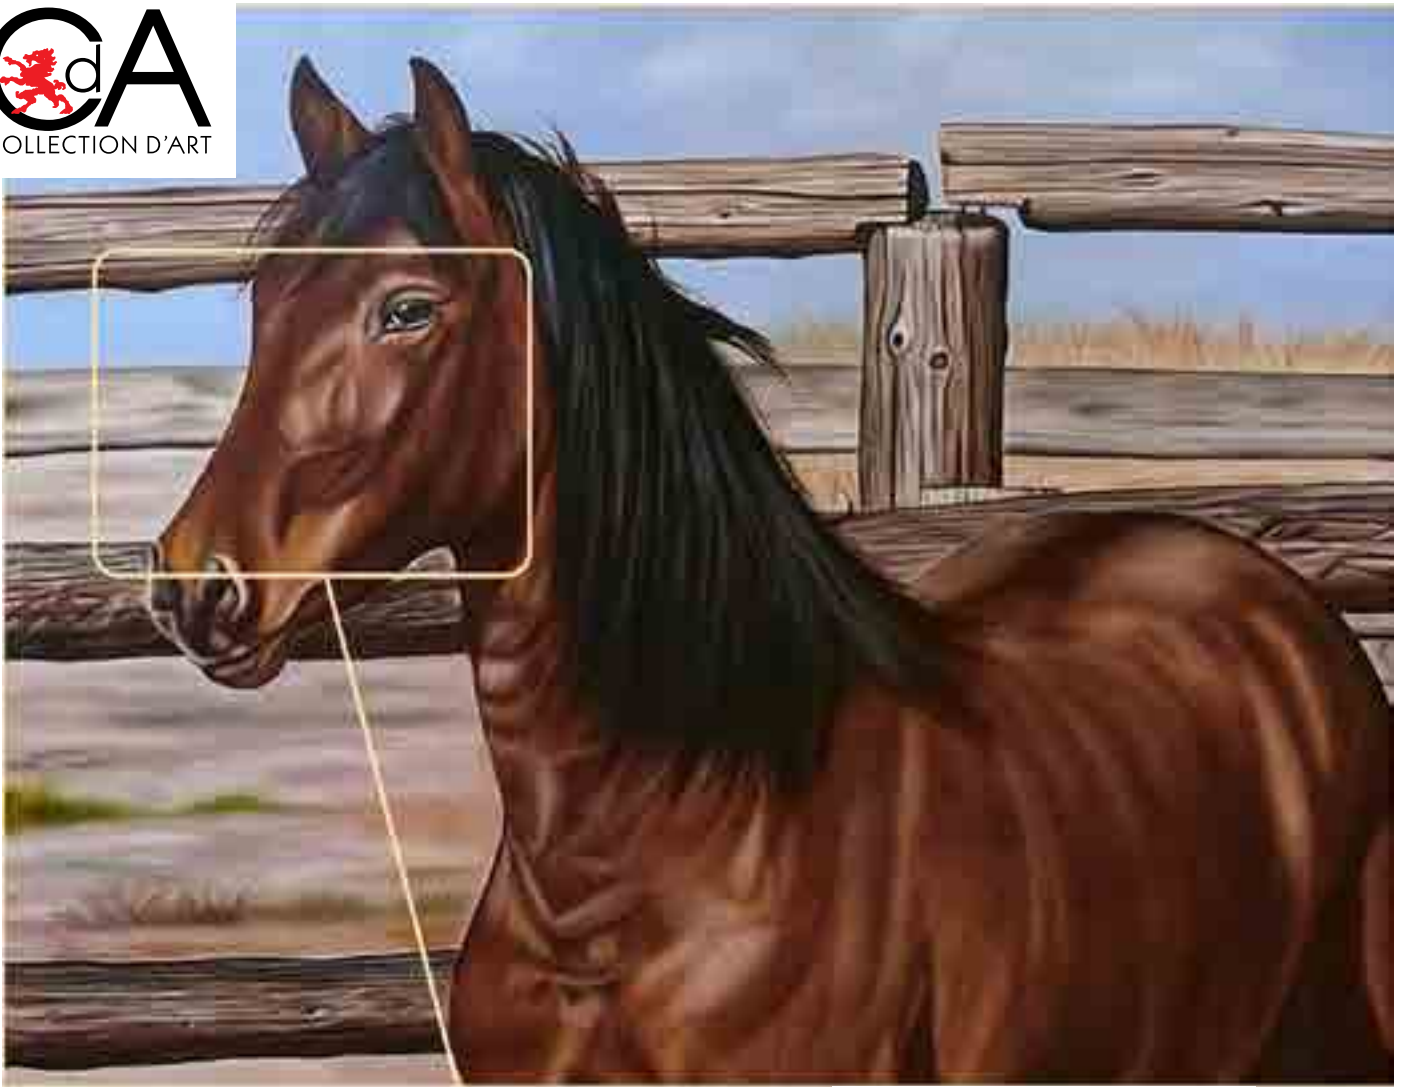

Design size:

48x38cm

18.9"x15"

Art. DE401

Wolfish love

Design size:

48x38cm

18.9"x15"

Art. DE410

Look of love

Design size:

48x38cm

18.9"x15"

Art. DE058

Tiger on the snow

Design size:

48x38cm

18.9"x15"

Art. D€451

Mustang

Design size:

48x38cm

18.9"x15"

Art. DE075

Bear

Design size:

48x38cm

18.9"x15"

Art. DE077

Horses

Design size:

48x38cm